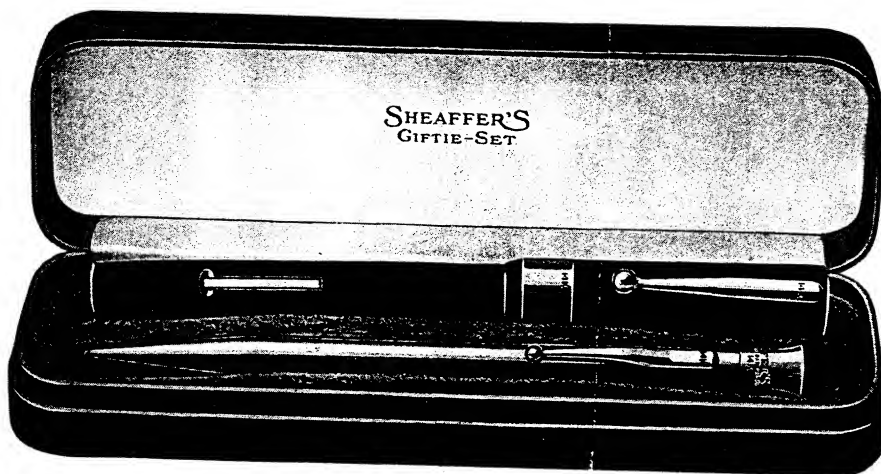

Sheaffer's Giftie Sets

Regular length—pen five inches, pencil five inches

Set No.	Pcl. No.	Pcl. Price	Pen No.	Pen Price	Set Price	
EA-DA-14K	Green Gold	.$18.00	29C-Ebony 14K	Green Gold	.$8.00	$25.00